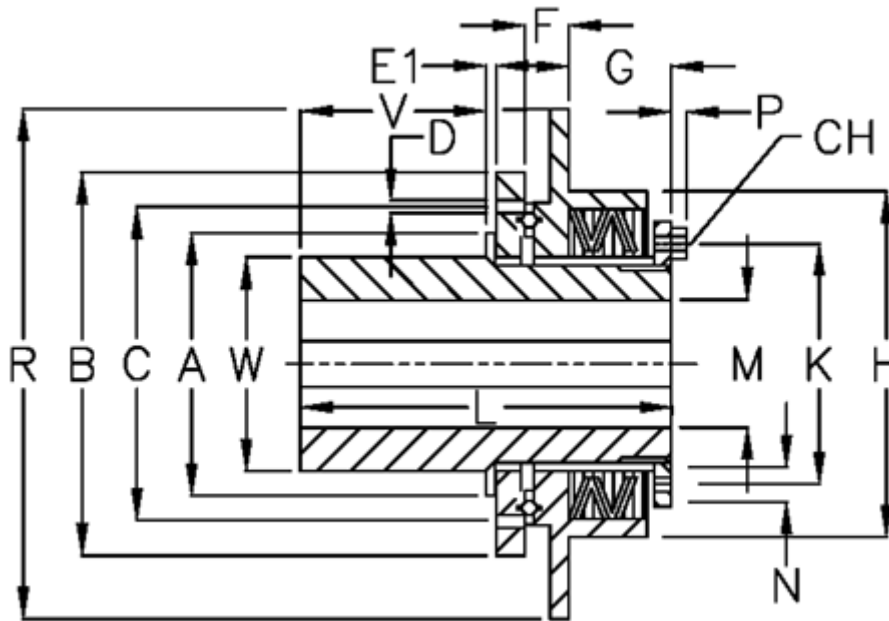

Article number: 46952023

Description: Safeguard mini F 20 L

## Measures

A	= 36	F	= 6.0	R	= 80
B	= 55	G	= 22.0	V	= 41.0
C	= 46	H	= 53	W	= 30
CH	= 7	K	= 38		
D	= 6xM5	L	= 84.0		
Disc spring mounting	= 3x1M	M max	= 20		
Disc spring version	= L - heavy	M min	= 7		
E1	= 5.0	N	= $\varnothing 3$		